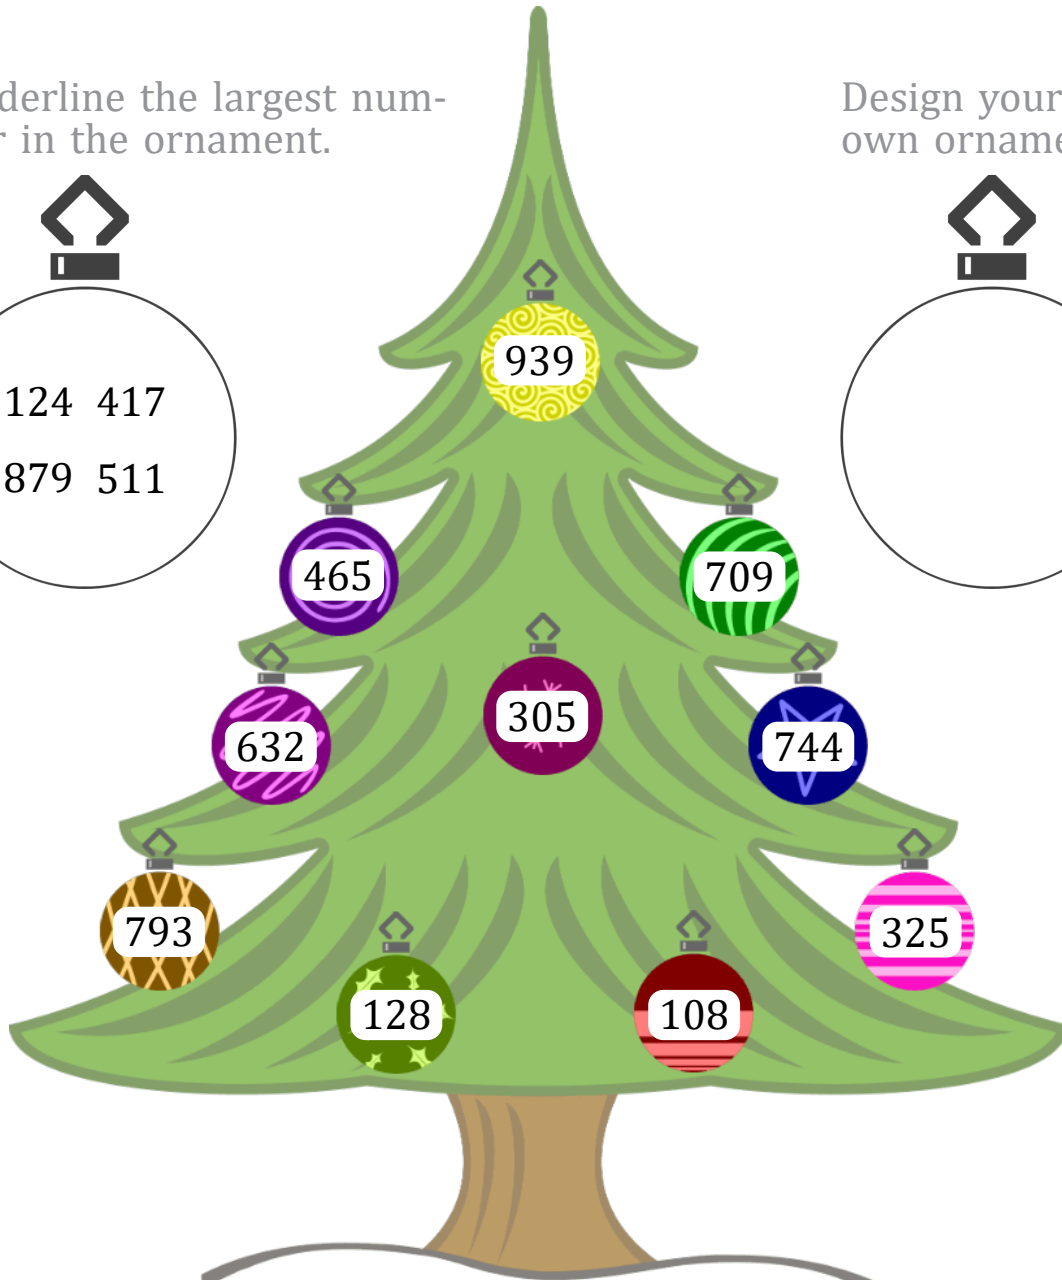

# CHRISTMAS TREE ORDERING (A)

Name: \_\_\_\_\_

Date: \_\_\_\_\_

Write the numbers on the ornaments in the correct order under the tree.

Underline the largest number in the ornament.

Design your own ornament:

GREATEST

LEAST

Images from [Openclipart.org](http://Openclipart.org)